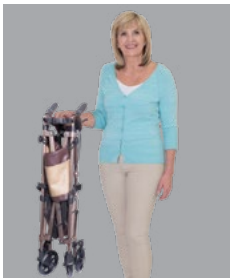

NEW

ELITE TRAVEL ROLLATOR™

At Signature Life, we believe that retirement should mark the beginning—not the end of new adventures in your life. Whether you're going about your routine or exploring new paths, the Elite Travel Rollator gives you the confidence you need to seize each moment. Locking hand breaks provide dependable stability, while a built-in seat allows you to rest and recharge. Mobility shouldn't come at the cost of convenience, so the Elite Travel Rollator quickly folds three times smaller than the average rollator. With the Elite Travel Rollator as your travel companion, you can embrace whatever opportunities come your way.

THE DETAILS

-  **PRODUCT WEIGHT**
Product weighs 13.5 lbs
-  **HEIGHT ADJUSTABLE**
33" to 36"
-  **STRONG**
Supports up to 250 lbs
-  **PACKAGE DIMENSIONS**
36.25" L x 8.5" W x 6" H

PORTABLE

Easily folds 3 times smaller than the average rollator, making it perfect for travel

STABILITY

Locking hand brakes for stability

STAY ORGANIZED

Premium organizer pouch & storage basket provide storage on the go

BUILT IN SEATING

Convenient seat for resting