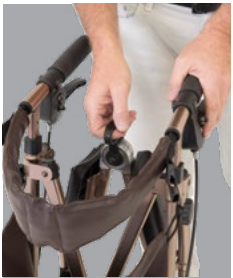

NEW

ELITE TRAVEL ROLLATOR™

At Signature Life, we believe that retirement should mark the beginning—not the end of new adventures in your life. Whether you're going about your routine or exploring new paths, the Elite Travel Rollator gives you the confidence you need to seize each moment. Locking hand breaks provide dependable stability, while a built-in seat allows you to rest and recharge. Mobility shouldn't come at the cost of convenience, so the Elite Travel Rollator quickly folds three times smaller than the average rollator. With the Elite Travel Rollator as your travel companion, you can embrace whatever opportunities come your way.

THE DETAILS

-  **PRODUCT WEIGHT**
Product weighs 13.5 lbs
-  **HEIGHT ADJUSTABLE**
33" to 36"
-  **STRONG**
Supports up to 250 lbs
-  **PACKAGE DIMENSIONS**
36.25" L x 8.5" W x 6" H

PORTABLE

Easily folds 3 times smaller than the average rollator, making it perfect for travel

STABILITY

Locking hand brakes for stability

STAY ORGANIZED

Premium organizer pouch & storage basket provide storage on the go

BUILT IN SEATING

Convenient seat for resting