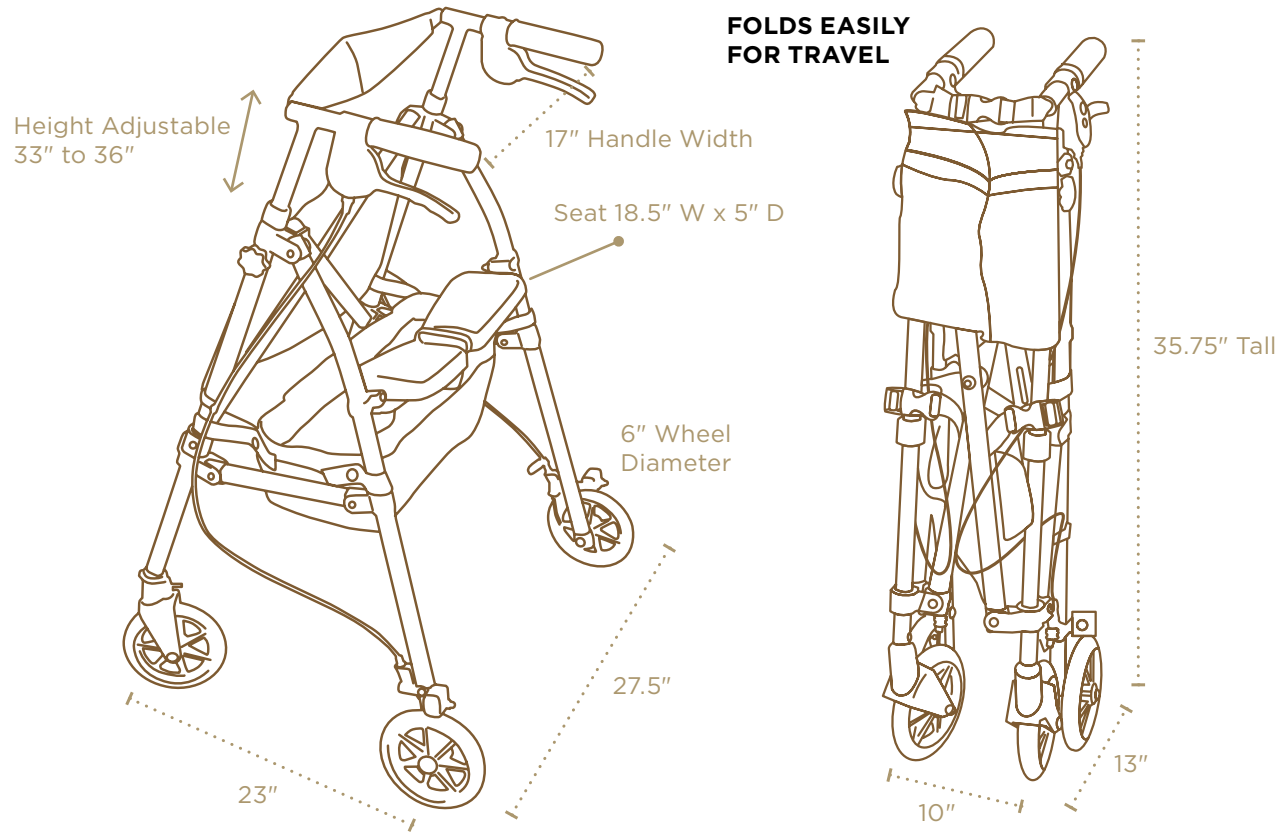

NEW

ELITE TRAVEL ROLLATOR™

At Signature Life, we believe that retirement should mark the beginning—not the end of new adventures in your life. Whether you're going about your routine or exploring new paths, the Elite Travel Rollator gives you the confidence you need to seize each moment. Locking hand breaks provide dependable stability, while a built-in seat allows you to rest and recharge. Mobility shouldn't come at the cost of convenience, so the Elite Travel Rollator quickly folds three times smaller than the average rollator. With the Elite Travel Rollator as your travel companion, you can embrace whatever opportunities come your way.

THE DETAILS

-  **PRODUCT WEIGHT**
Product weighs 13.5 lbs
-  **HEIGHT ADJUSTABLE**
33" to 36"
-  **STRONG**
Supports up to 250 lbs
-  **PACKAGE DIMENSIONS**
36.25" L x 8.5" W x 6" H

PORTABLE

Easily folds 3 times smaller than the average rollator, making it perfect for travel

STABILITY

Locking hand brakes for stability

STAY ORGANIZED

Premium organizer pouch & storage basket provide storage on the go

BUILT IN SEATING

Convenient seat for resting